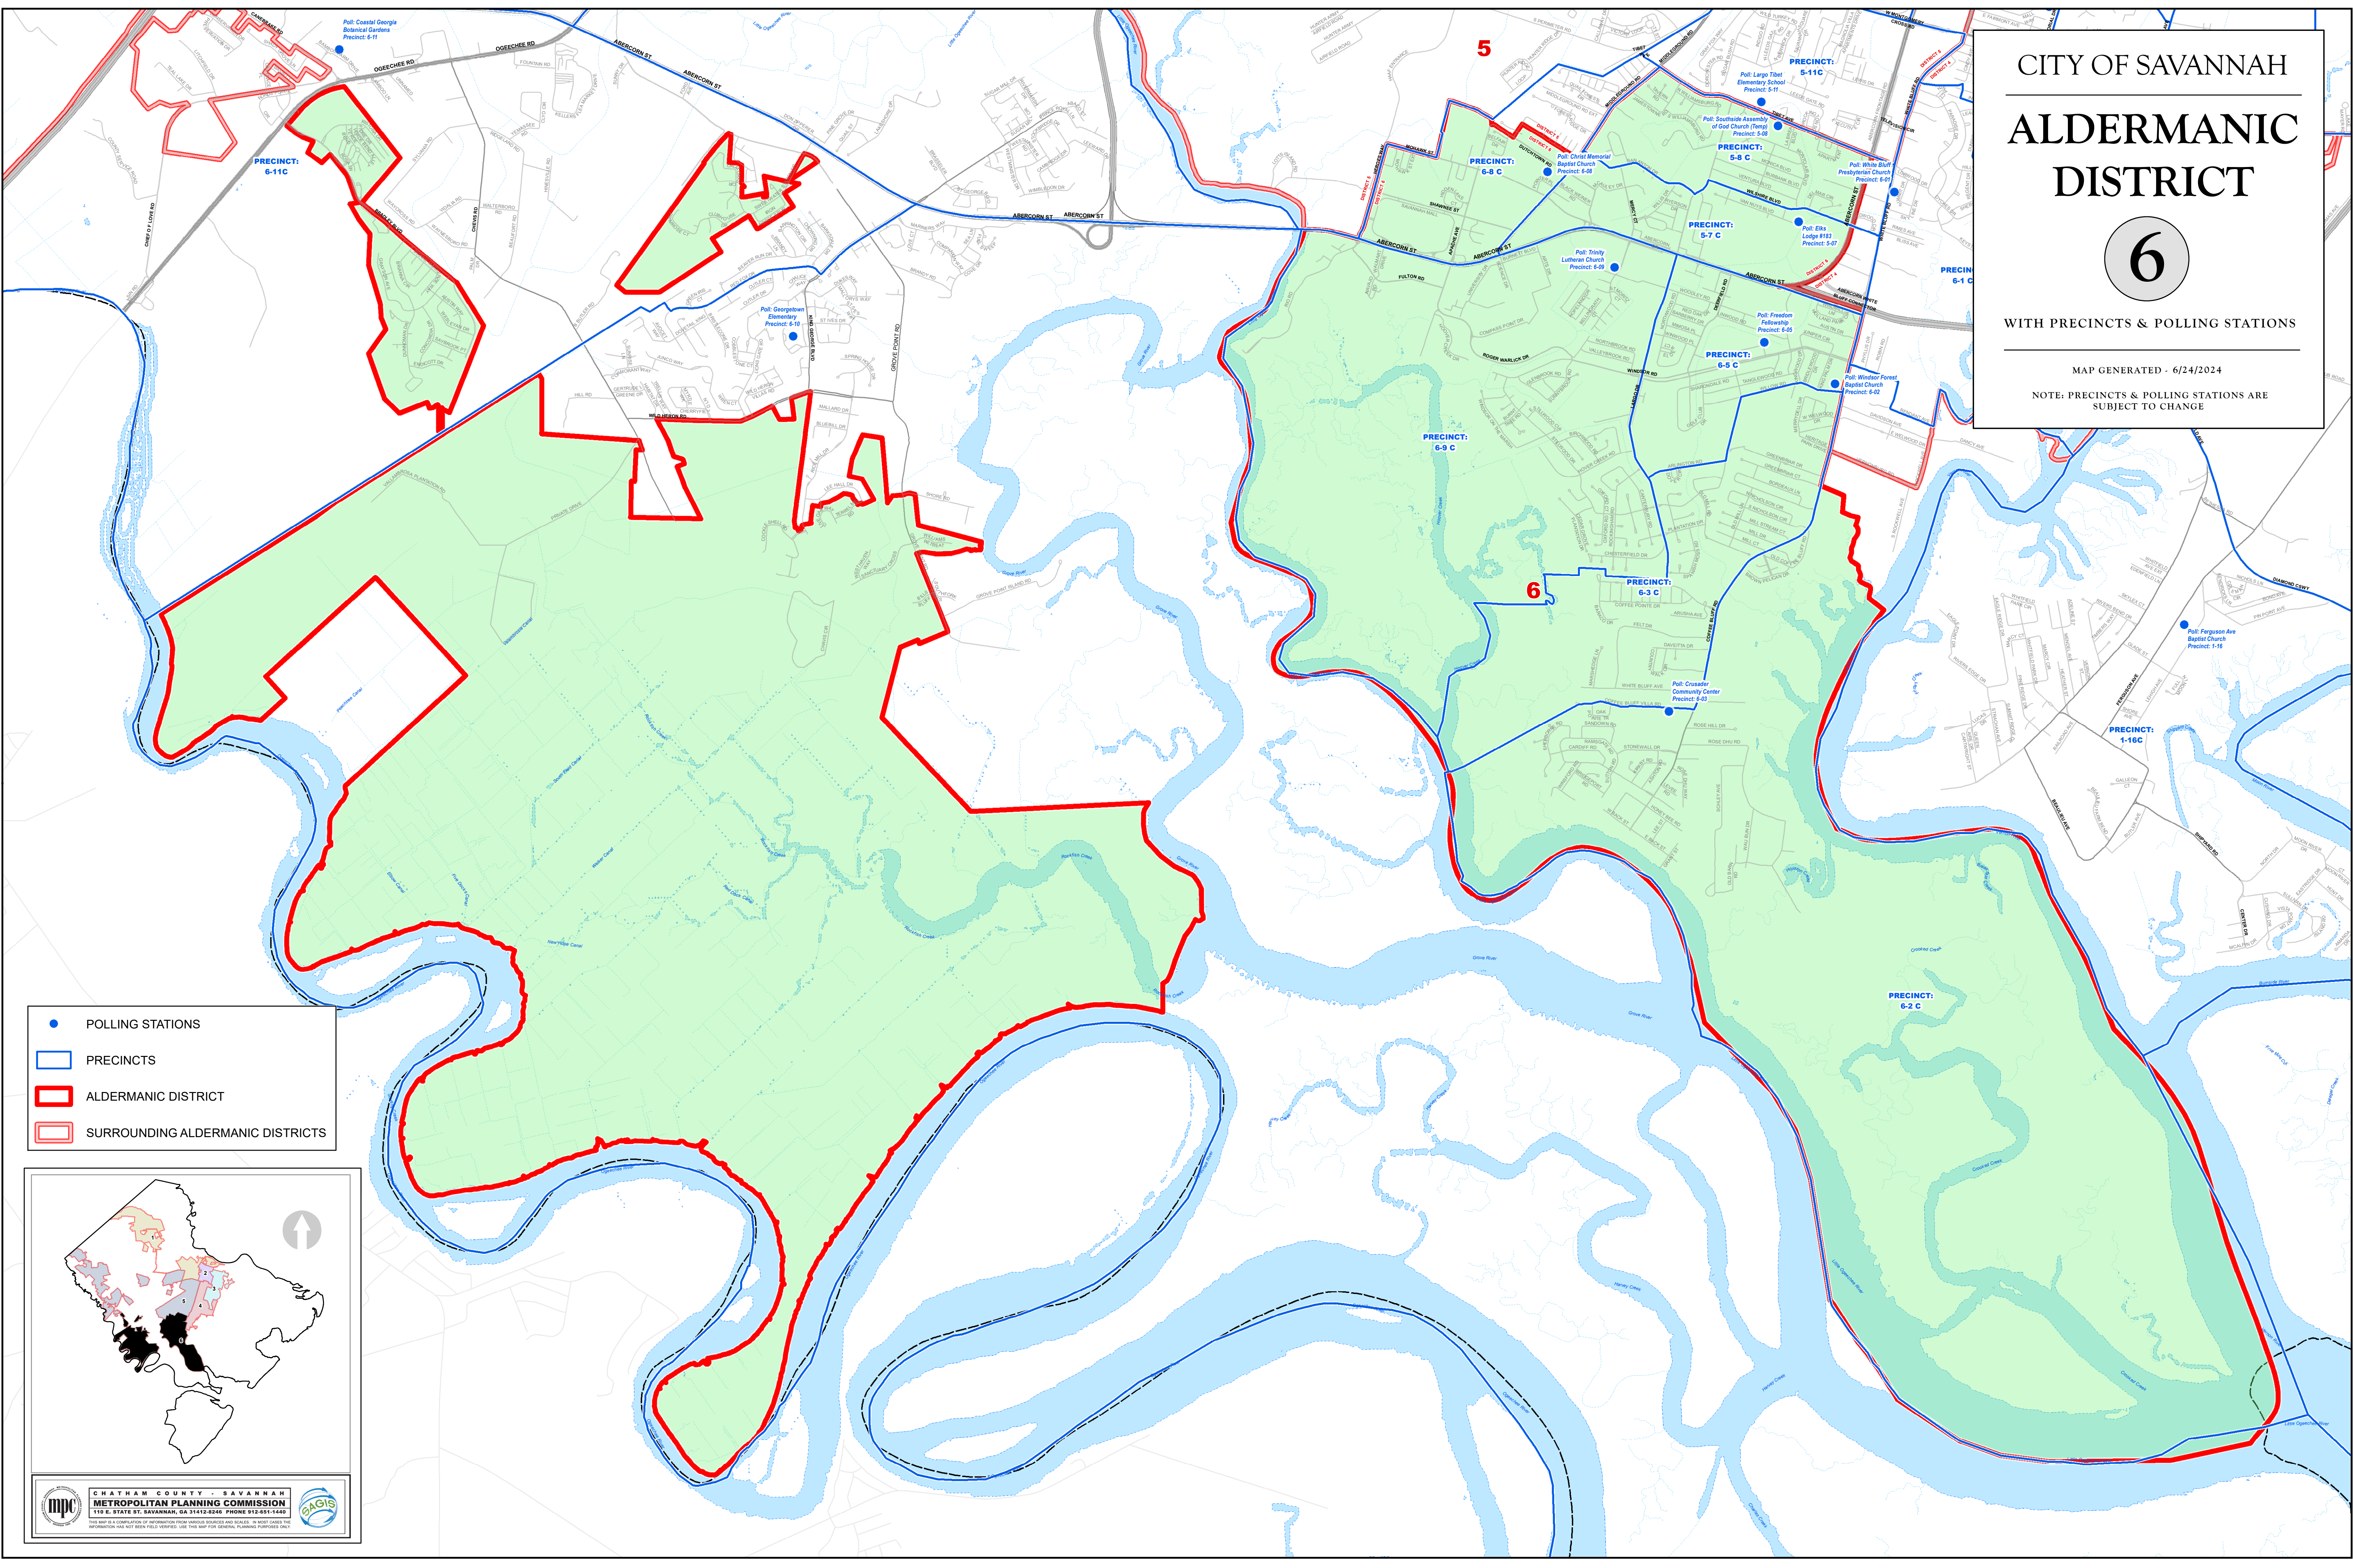

CITY OF SAVANNAH  
**ALDERMANIC DISTRICT**  
**6**  
 WITH PRECINCTS & POLLING STATIONS  
 MAP GENERATED - 6/24/2024  
 NOTE: PRECINCTS & POLLING STATIONS ARE SUBJECT TO CHANGE

- POLLING STATIONS
- PRECINCTS
- ALDERMANIC DISTRICT
- SURROUNDING ALDERMANIC DISTRICTS